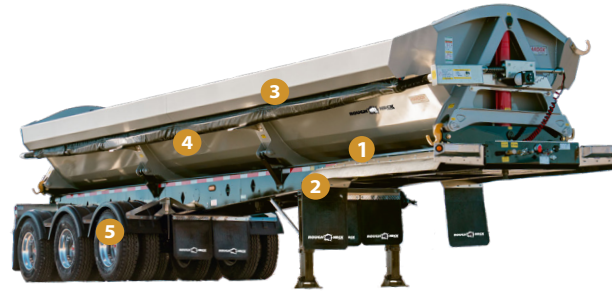

R383SDX SIDE DUMP

Roughneck's Side Dump trailers provide superior stability and handle the road like no other.

Roughneck's Side Dumps are in a class of their own, designed to handle the stresses of hauling day after day, and built to hold up in the harshest conditions.

Our Side Dump lineup meets North America's diverse geographical requirements. With controlled dump action, the SDX has improved unloading stability. Our side dumps are manufactured in Canada using premium steels, thereby reducing tare weight and optimizing payload for the long haul.

ADDITIONAL FEATURES

- Flex corners inside uniquely-designed tub eliminates corner cracking
- No centre divider inside tub
- 30,000 lb Hendrickson air ride suspension and wider track axles
- 25,000lb axles
- P spindles, camshaft enclosures, and dust shields

FEATURES

1. Hardox® 450 premium wear plate material provides exceptional durability, available in 3/16" & 1/4" thicknesses
2. Fabricated frame and crossmembers constructed from 100,000 psi hi-tensile premium steel
3. Oversized top sill constructed of 100,000 psi hi-tensile premium steel
4. Electric side-roll tarp protected by top rail, with mesh or vinyl tarp material
5. Plastic half moon rear fenders